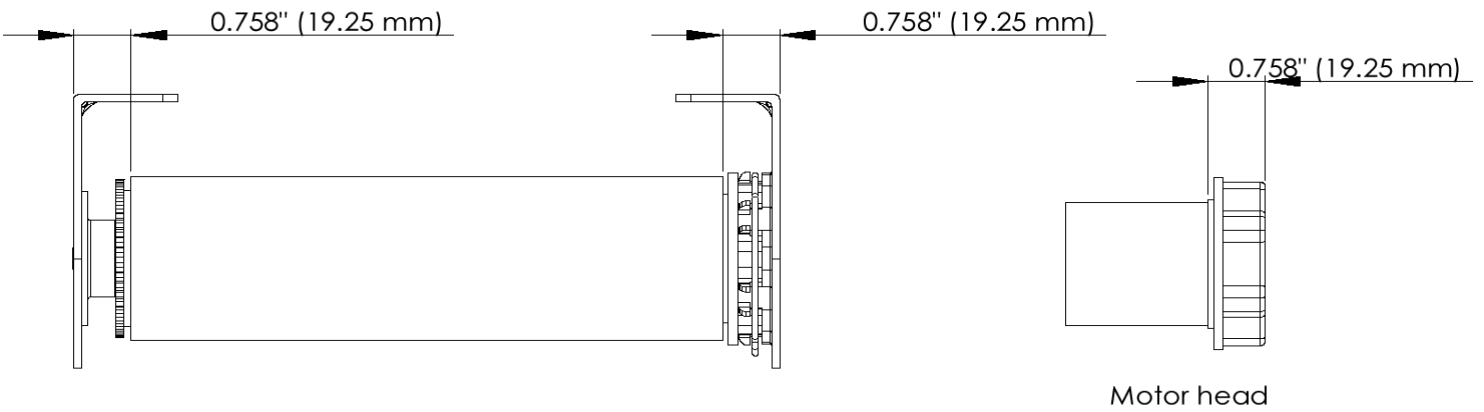

INTERIOR RETRACTABLE SHADES

Light Gap Measurements

1017

4" Fascia Light Gap Measurements (Fabric Cut Backs)

Exposed Brackets Light Gap Measurements (Fabric Cut Backs)

SUN CONTROL
RETRACTABLE SHADES
America's Shade Experts