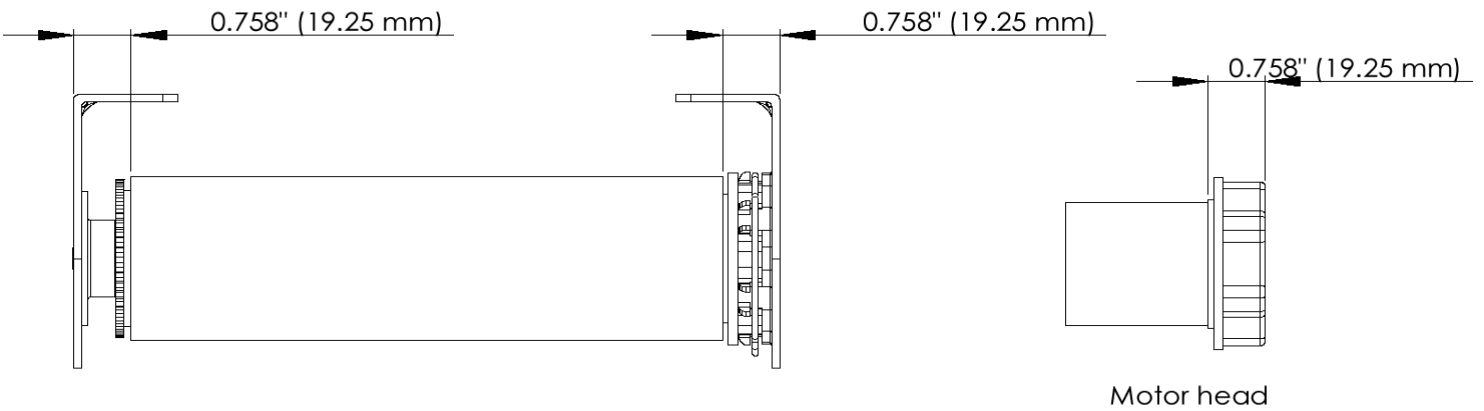

INTERIOR RETRACTABLE SHADES

Light Gap Measurements

1017

4" Fascia Light Gap Measurements (Fabric Cut Backs)

Exposed Brackets Light Gap Measurements (Fabric Cut Backs)

SUN CONTROL
RETRACTABLE SHADES
America's Shade Experts